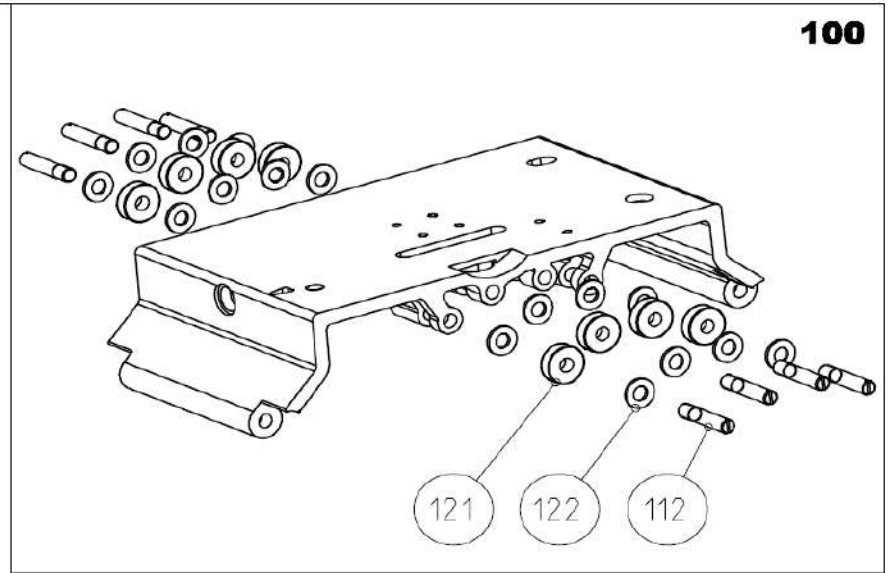

Pos	Part n:o	Description-ENG	Pcs/unit

Pos	Part n:o	Description-ENG	Pcs/unit