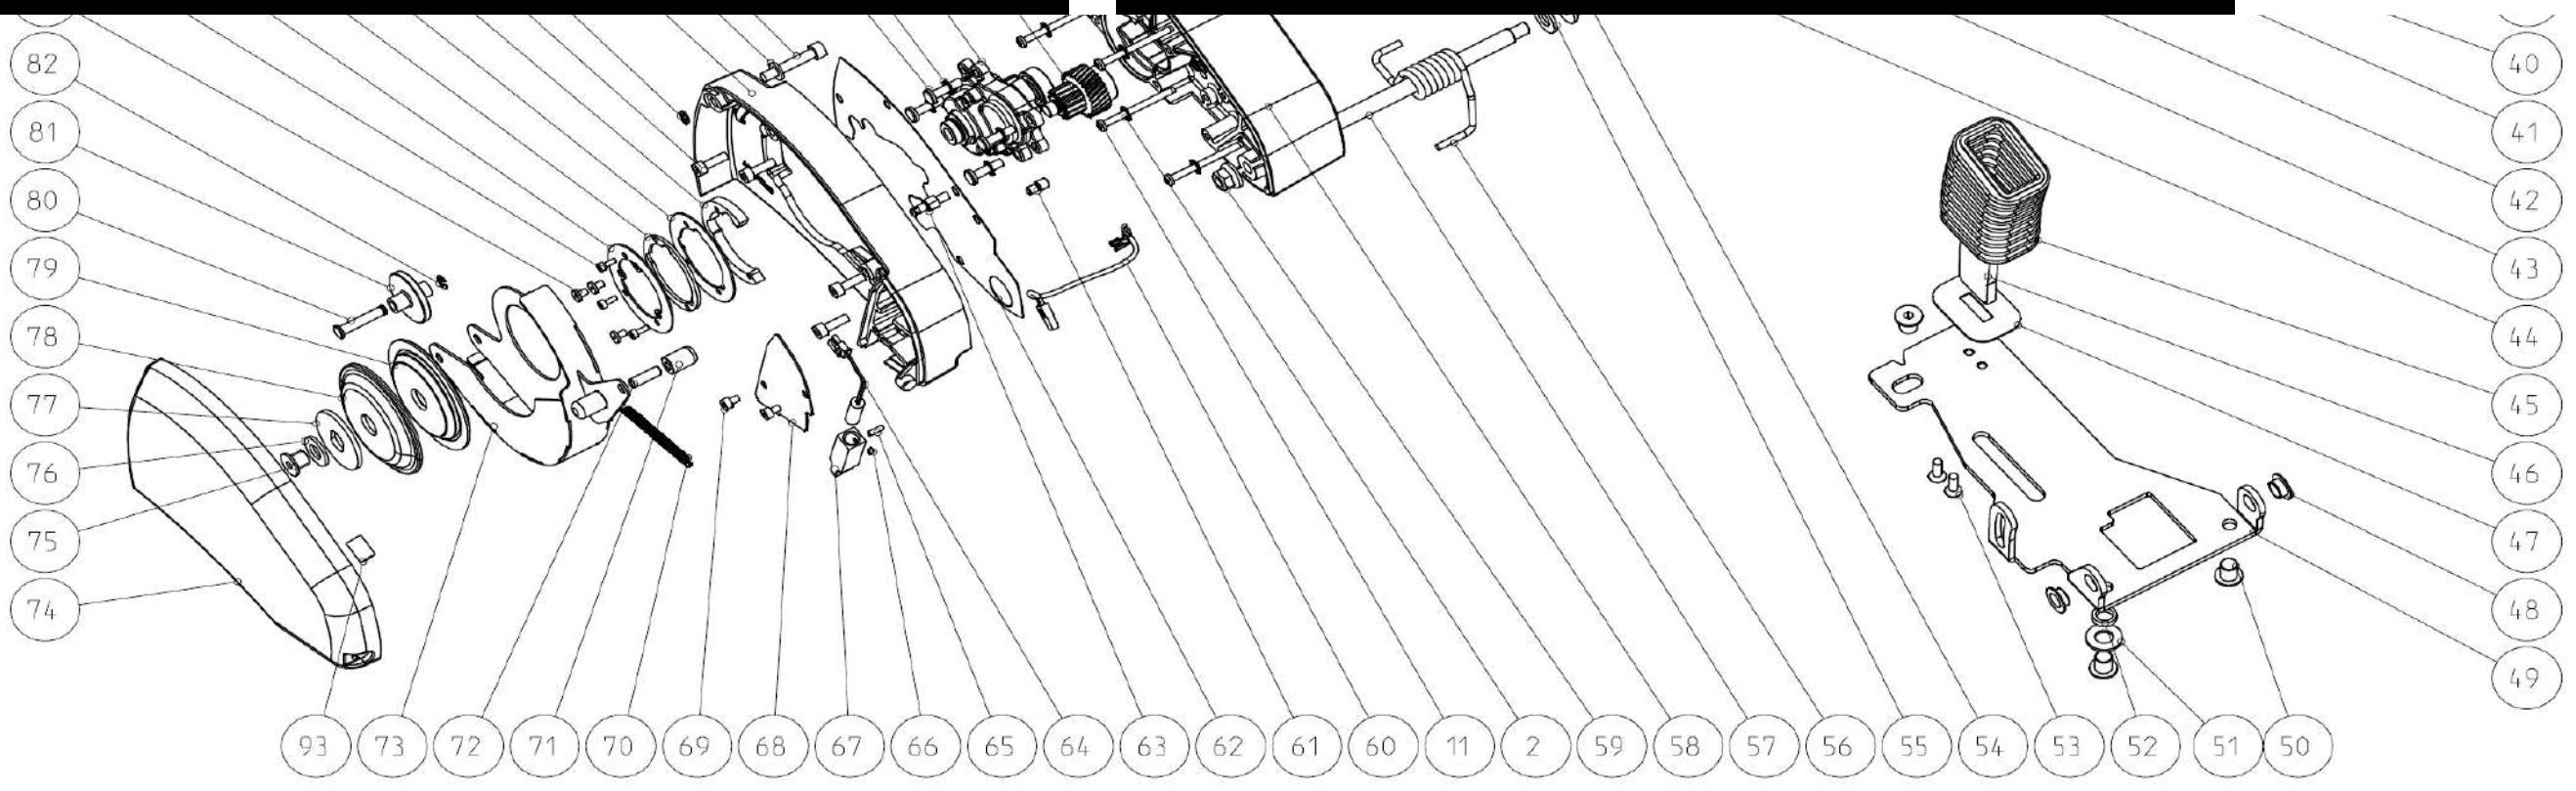

Pos	Part n:o	Description-ENG	Pcs/unit

Pos	Part n:o	Description-ENG	Pcs/unit