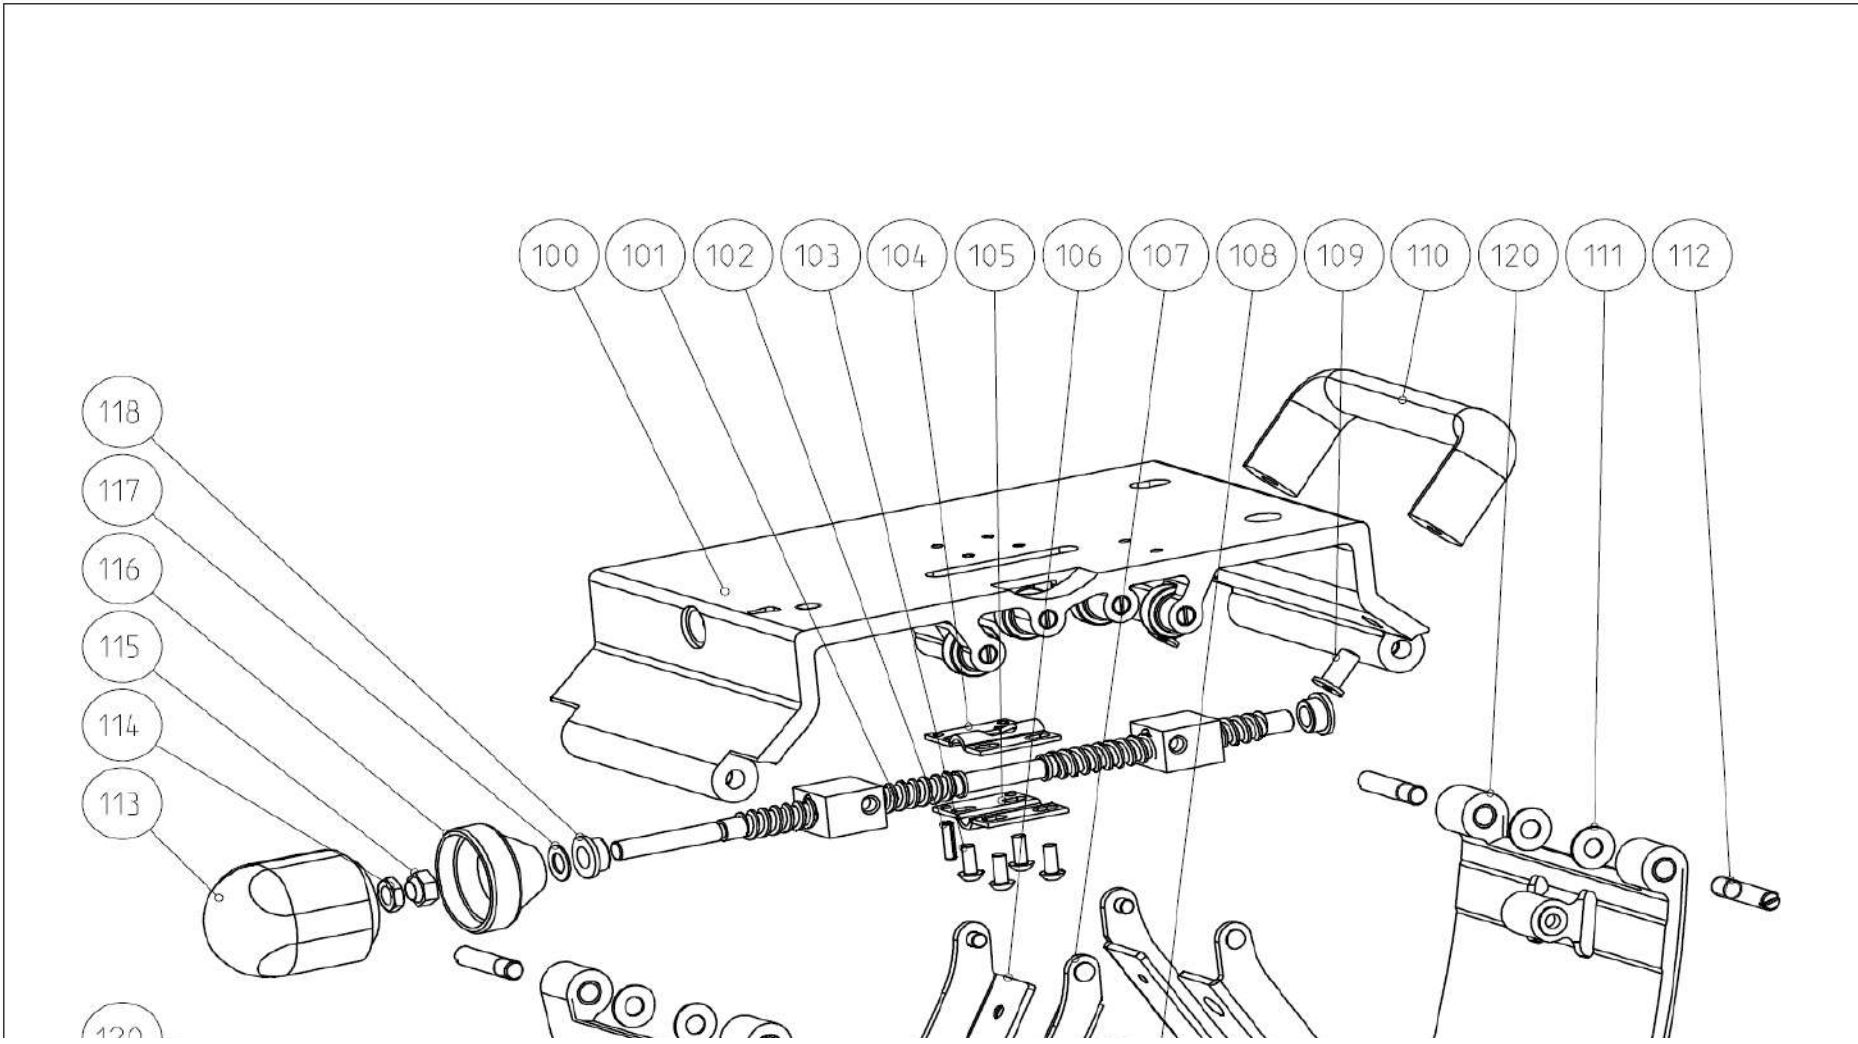

Pos	Part n:o	Description-ENG	Pcs/unit

Pos	Part n:o	Description-ENG	Pcs/unit