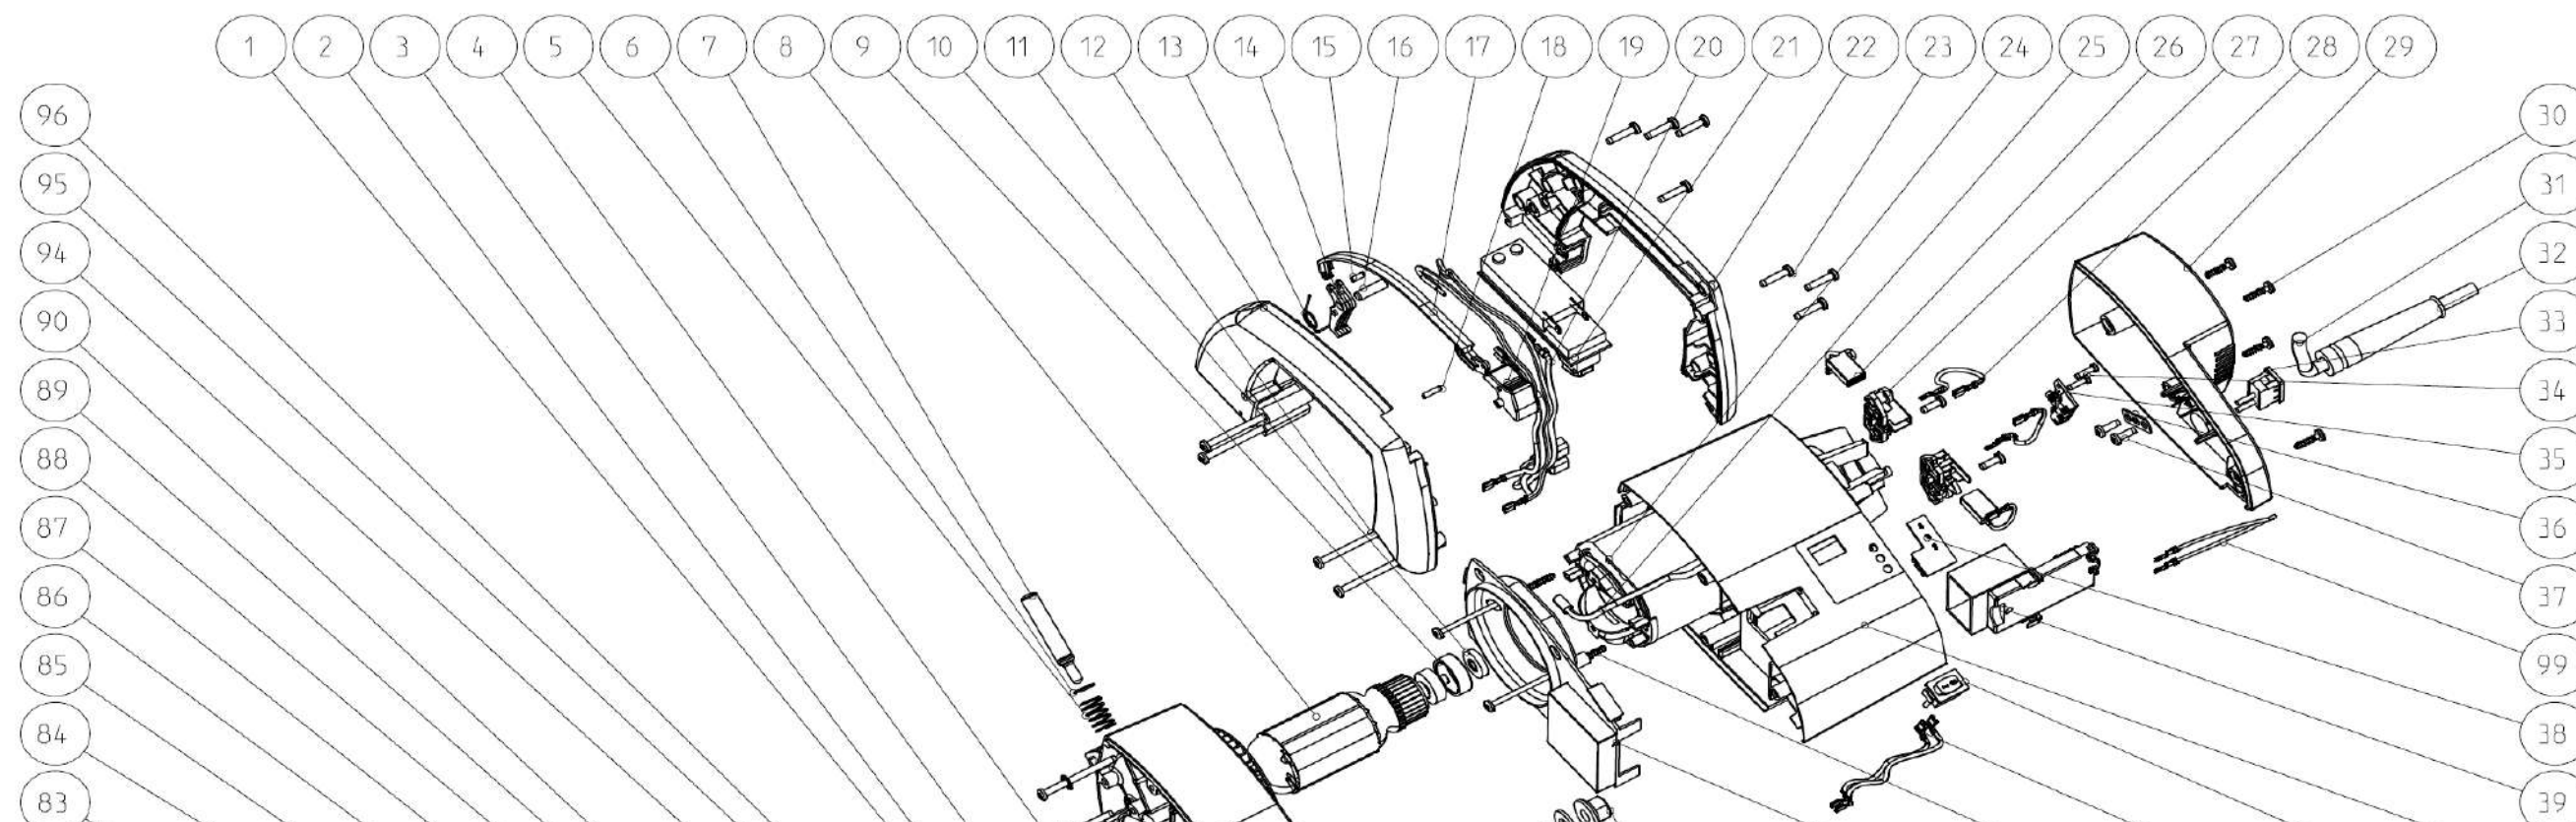

Pos	Part n:o	Description-ENG	Pcs/unit
110	15680-00	Handle black 220PS	1
111	11175-00	Washer GTM-0818-010 IGUS	4
112	11177-00	Special screw M8X40	16
113	10913-10	Gripper knob	1
114	10985-02	Hex nut M8 DIN 439	1
115	725886	Hex nut M8 DIN 985 ZN-BELO	1
116	11897-00	Trapeze screw lock yellow	1
117	10980-02	Spring washer 8/8,4/18/1 BN802	2
118	10916-00	Screw support sleeve	2
120	15714-00	Turning profile 220 INOX - SA	2
121	15709-00	INOX Roller FI22	12
122	725929	Washer A 8,4 DIN 125	24
123	11565-00	Sliding bearing GFM-0608-04 IGUS	4
134	11176-00	Sliding bearing GSM-0810-20 IGUS	4
200	11007-00	Holder wheel black	8
	11009-10	Pipe Support 220 Yellow	4
	11121-00	Allen key 2mm	1
	725927	Allen key 5mm	1
	15529-00	Carry bag Exact PC280/360/460 PS	1

exact Pipe Cut 220 INOX