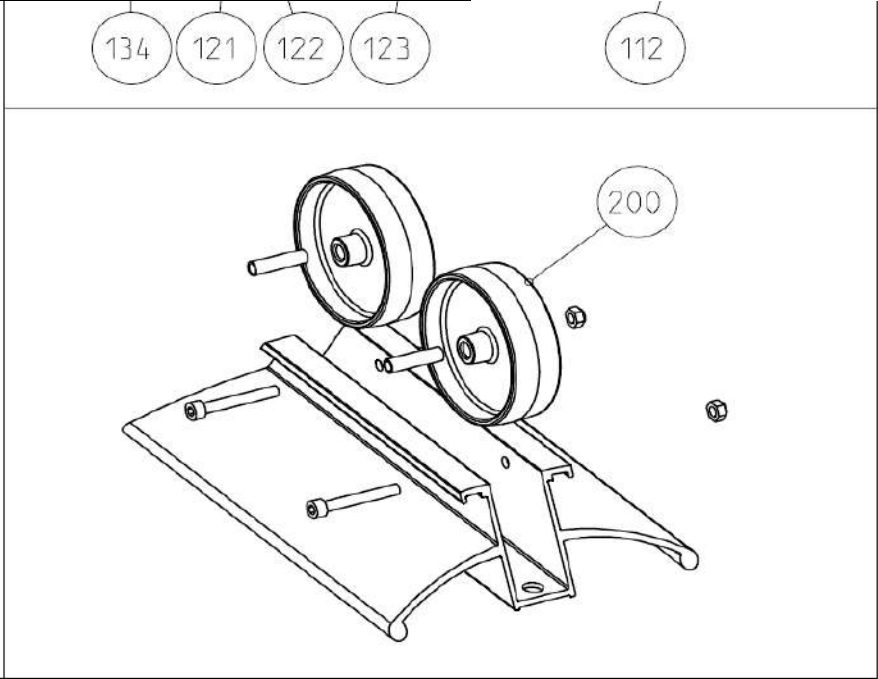

Pos	Part n:o	Description-ENG	Pcs/unit

Pos	Part n:o	Description-ENG	Pcs/unit