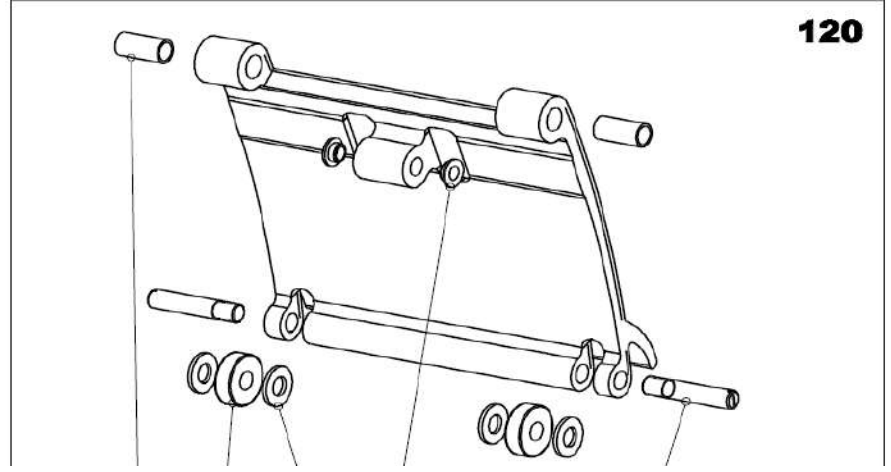

Pos	Part n:o	Description-ENG	Pcs/unit

Pos	Part n:o	Description-ENG	Pcs/unit